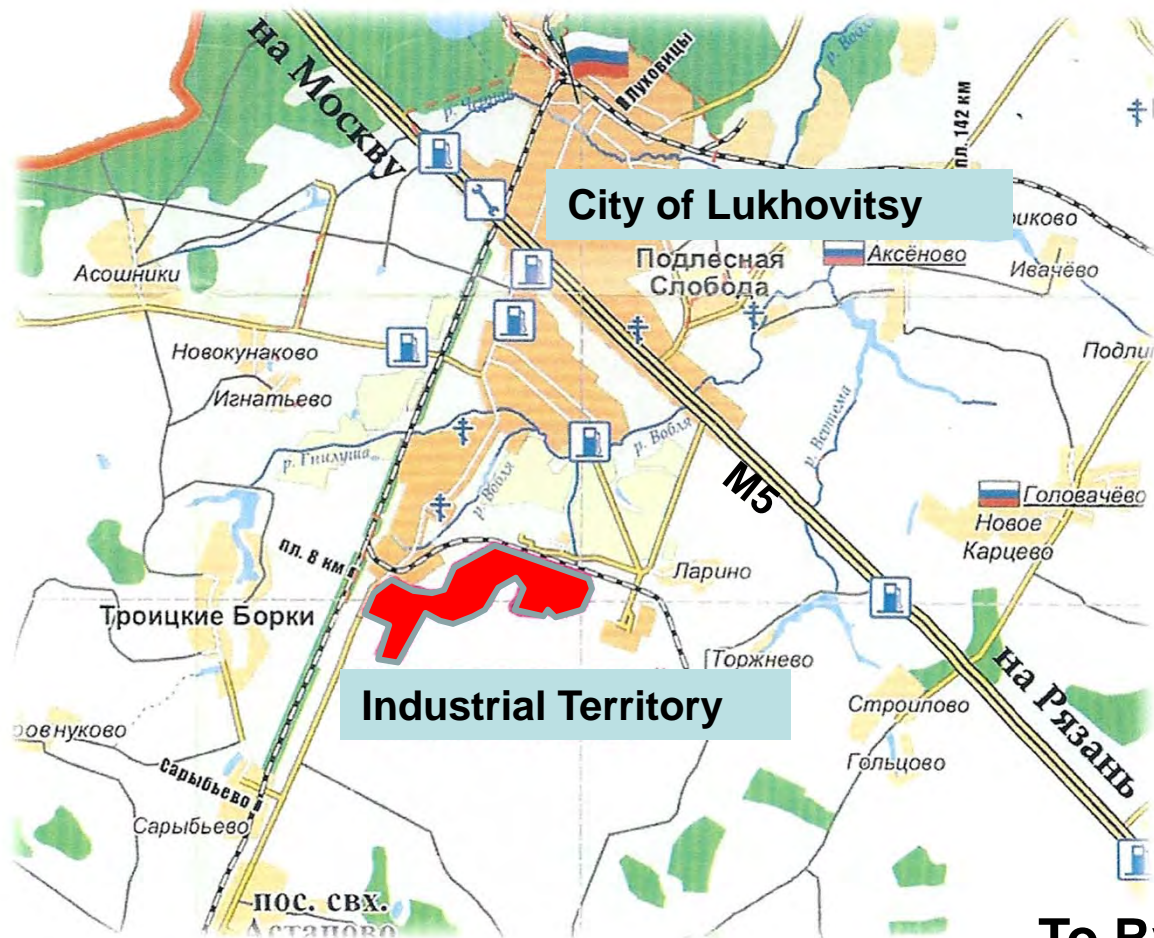

# INDUSTRIAL TERRITORY LUKHOVITSY

**170 hectares of industrial-zoned sites in Lukhovitsy,  
2 km from highway M5, excellent road access**

**To Moscow**

**To Ryazan**

**Predevelopment works completed; approved General plan, planning permissions from local authorities, technical conditions for utilities' network connections and preliminary construction permit.**

**Located near the city of Lukhovitsy, this industrial area is known for existing industrial companies operations.**

## LOCATION

The area is ideally located with roads in excellent condition and functioning railway on the territory. Less than 2 km from highway M5 (Moscow – Ryazan). Situated directly southeast of Moscow in Lukhovitsy District, 100 km from the Moscow KAD.