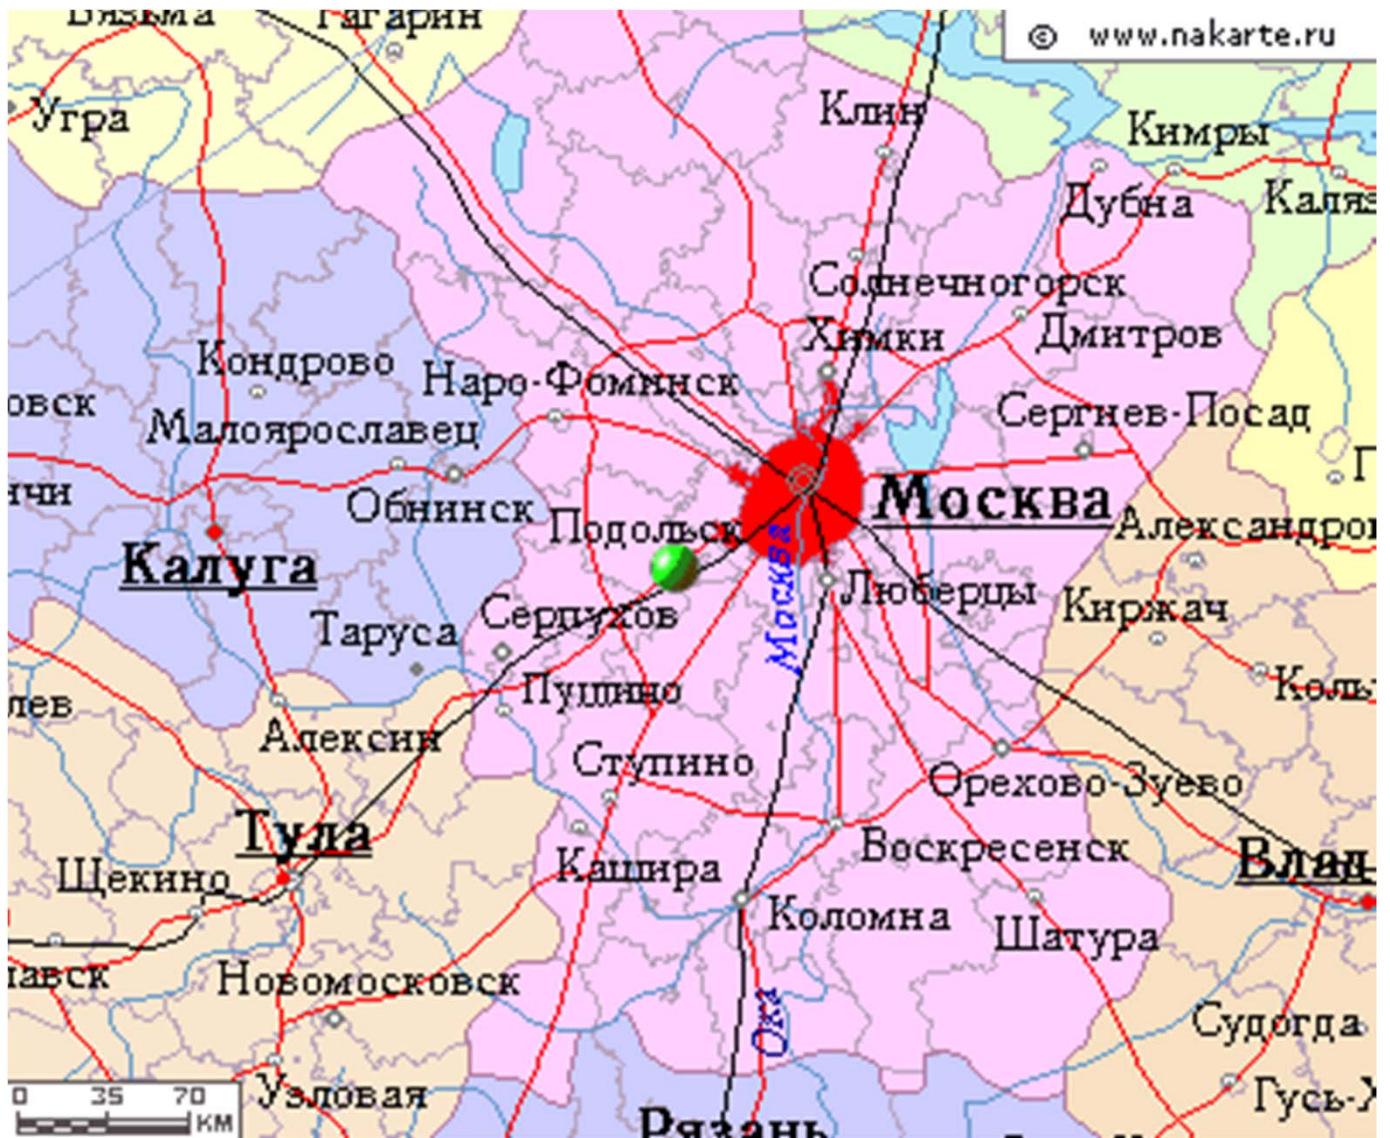

INDUSTRIAL PREMISES

FOR LEASE

In Moscow Region

EuroRus Management & Investment Services ERMS

June 2011

INDUSTRIAL PREMISES FOR LEASE

Located in city of Podolsk of Moscow region
40 km southwest of Moscow

INDUSTRIAL PREMISES FOR LEASE