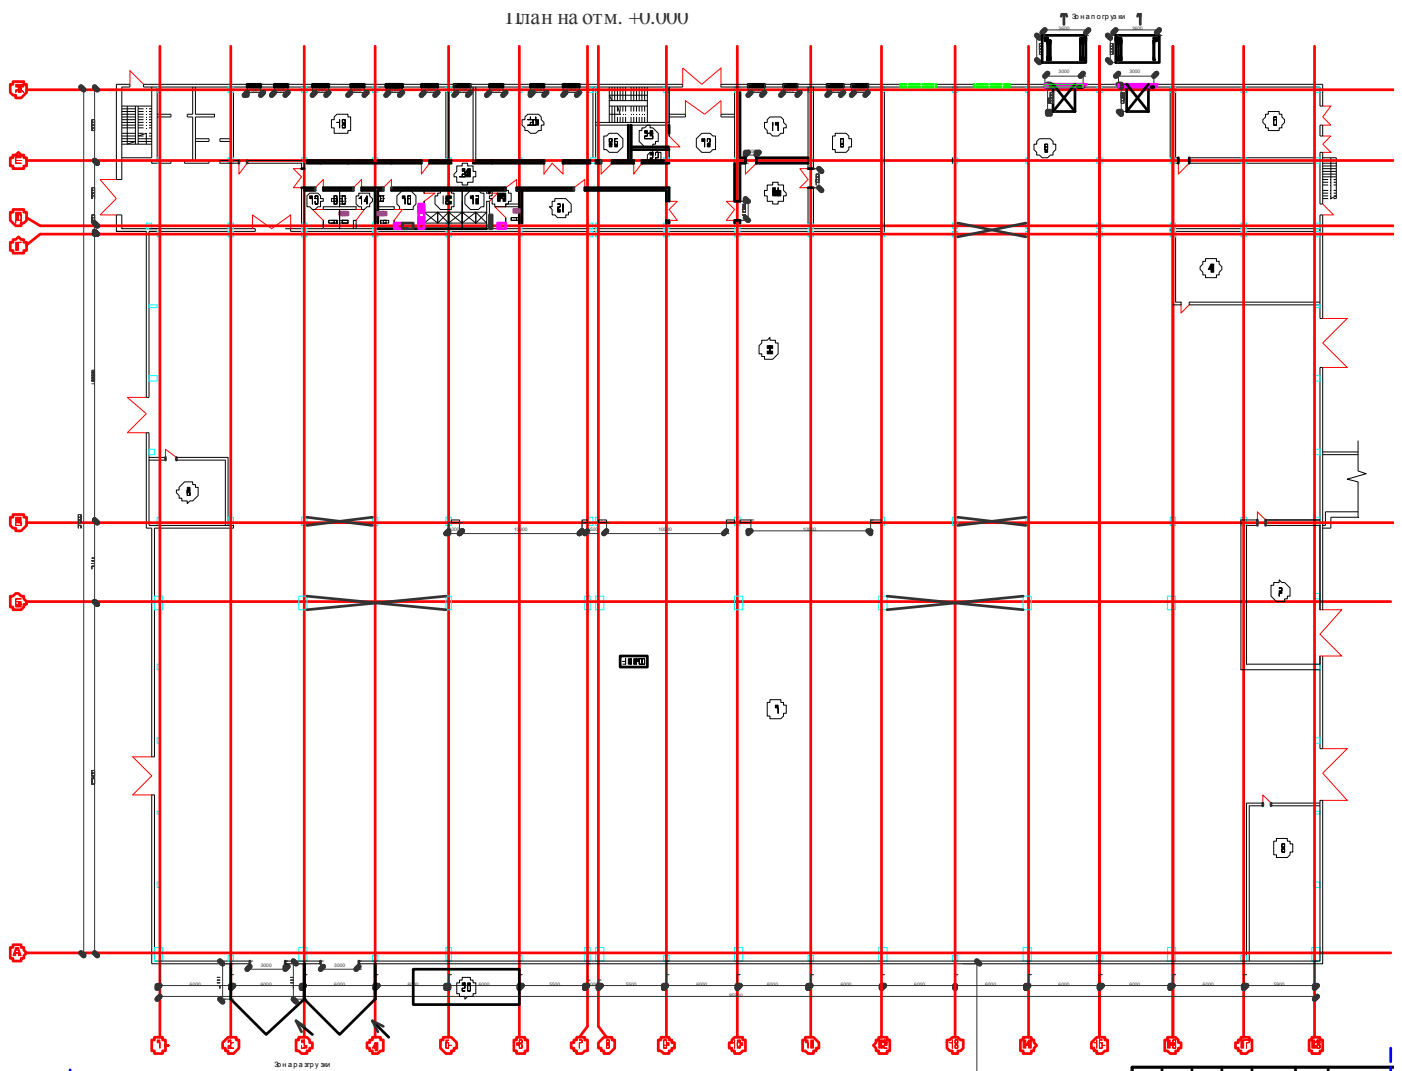

Total 5 600 m² industrial premises, of which

- **2 200 m² with 9 meters of free height**
- **3 400 m² with 9 meters of free height**
- + **Technical / preparation area 1 200 m²**

In addition possibility to lease office space

INDUSTRIAL PREMISES FOR LEASE

- In full working condition
- Consists of two spans with following dimensions (Length / Width / Height):
 - 100 / 36 / 21 meters
 - 100 / 24 / 9 meters

- With all needed utilities available
- Bridge cranes in both spans
- Can be modified to meet the tenant's needs