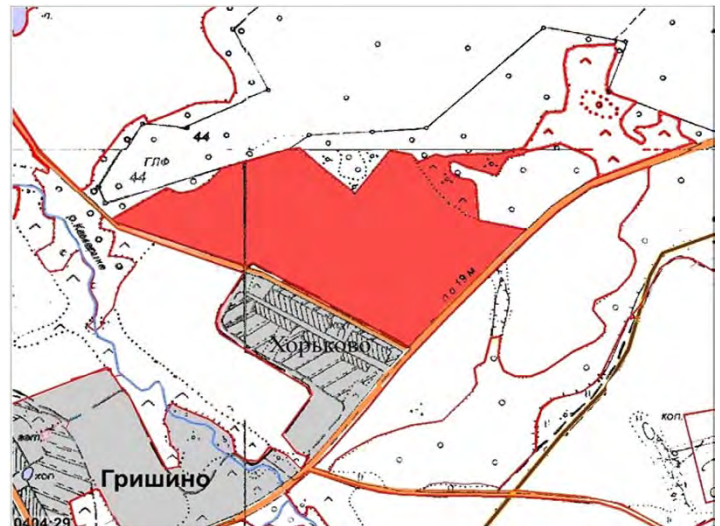

All utilities within 1 km.

11,6 ha industrial site consisting of 5 separate sites with areas from 2,0 to 2,5 ha, located in Leningrad region / Gorelovo area, on Volhonskoe highway.

Utilities on the border of the site.

10,6 ha industrial site consisting of 4 separate sites with areas from 2,5 to 2,9 ha, located in Leningrad region, Kolpino area in the middle of industrial area.

All utilities in needed quantities on the border of the site.

INDUSTRIAL SITES

20 ha industrial site in Moscow region, on the eastern side of the city of Noginsk, facing the highway M7

All utilities in near proximity.

Also lease available

23 ha industrial site located in Moscow region, Dmitrov area, in the first line of a paved road from Betonka to Dmitrov