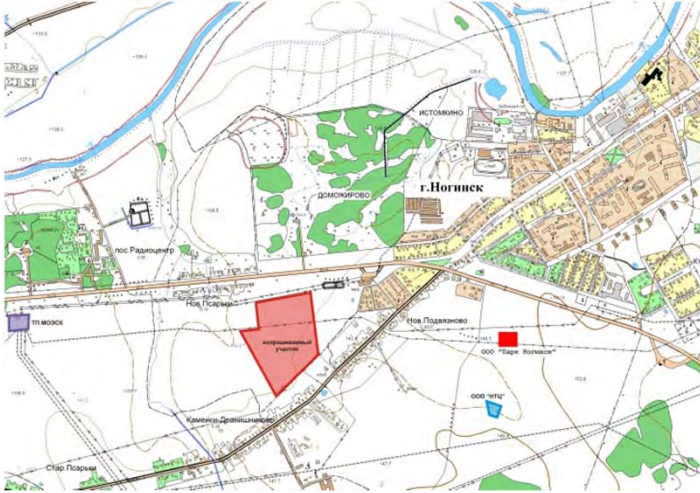

All utilities within 1 km.

11,6 ha industrial site consisting of 5 separate sites with areas from 2,0 to 2,5 ha, located in Leningrad region / Gorelovo area, on Volhonskoe highway.

Utilities on the border of the site.

10,6 ha industrial site consisting of 4 separate sites with areas from 2,5 to 2,9 ha, located in Leningrad region, Kolpino area in the middle of industrial area.

All utilities in needed quantities on the border of the site.

INDUSTRIAL SITES

20 ha industrial site in Moscow region, on the eastern side of the city of Noginsk, facing the highway M7

All utilities in near proximity.

Also lease available

23 ha industrial site located in Moscow region, Dmitrov area, in the first line of a paved road from Betonka to Dmitrov

8,66 ha site located in Moscow region, Esipovo area, in the first line of the St. Petersburg – Moscow road M10

Can be expanded up to 16 ha

Permission for preliminary construction works exists

FOR FURTHER INFORMATION CONTACT US