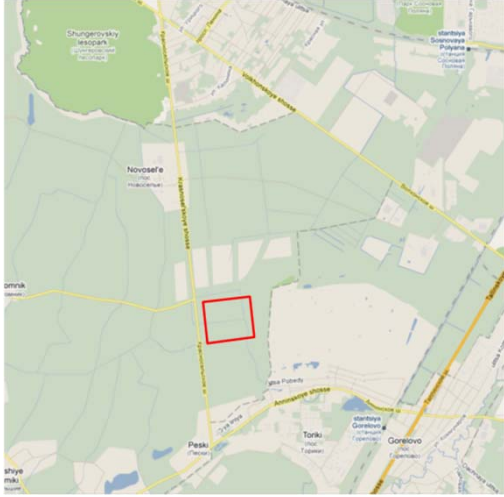

INDUSTRIAL SITES

10 ha industrial site in Leningrad region / Novoselje area, located on Krasnoselskoe highway, about 1,5 km south of the St. Petersburg ring road.

The site has good road connections both from north (KAD) and south directions.

All utilities within 1 km.

11,6 ha industrial site consisting of 5 separate sites with areas from 2,0 to 2,5 ha, located in Leningrad region / Gorelovo area, on Volhonskoe highway.

Utilities on the border of the site.

INDUSTRIAL SITES

20 ha industrial site in Moscow region, on the eastern side of the city of Noginsk, facing the highway M7

All utilities in near proximity.

Also lease available

23 ha industrial site located in Moscow region, Dmitrov area, in the first line of a paved road from Betonka to Dmitrov

8,66 ha site located in Moscow region, Esipovo area, in the first line of the St. Petersburg – Moscow road M10

Can be expanded up to 16 ha

Permission for preliminary construction works exists

FOR FURTHER INFORMATION CONTACT US