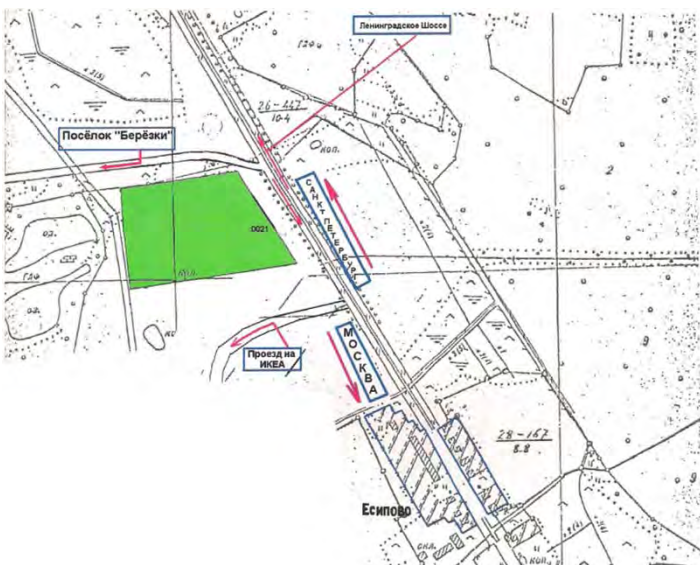

All utilities within 1 km.

11,6 ha industrial site consisting of 5 separate sites with areas from 2,0 to 2,5 ha, located in Leningrad region / Gorelovo area, on Volhonskoe highway.

Utilities on the border of the site.

10,6 ha industrial site consisting of 4 separate sites with areas from 2,5 to 2,9 ha, located in Leningrad region, Kolpino area in the middle of industrial area.

All utilities in needed quantities on the border of the site.

INDUSTRIAL SITES

20 ha industrial site in Moscow region, on the eastern side of the city of Noginsk, facing the highway M7

All utilities in near proximity.

Also lease available

23 ha industrial site located in Moscow region, Dmitrov area, in the first line of a paved road from Betonka to Dmitrov

8,66 ha site located in Moscow region, Esipovo area, in the first line of the St. Petersburg – Moscow road M10

Can be expanded up to 16 ha

Permission for preliminary construction works exists

FOR FURTHER INFORMATION CONTACT US